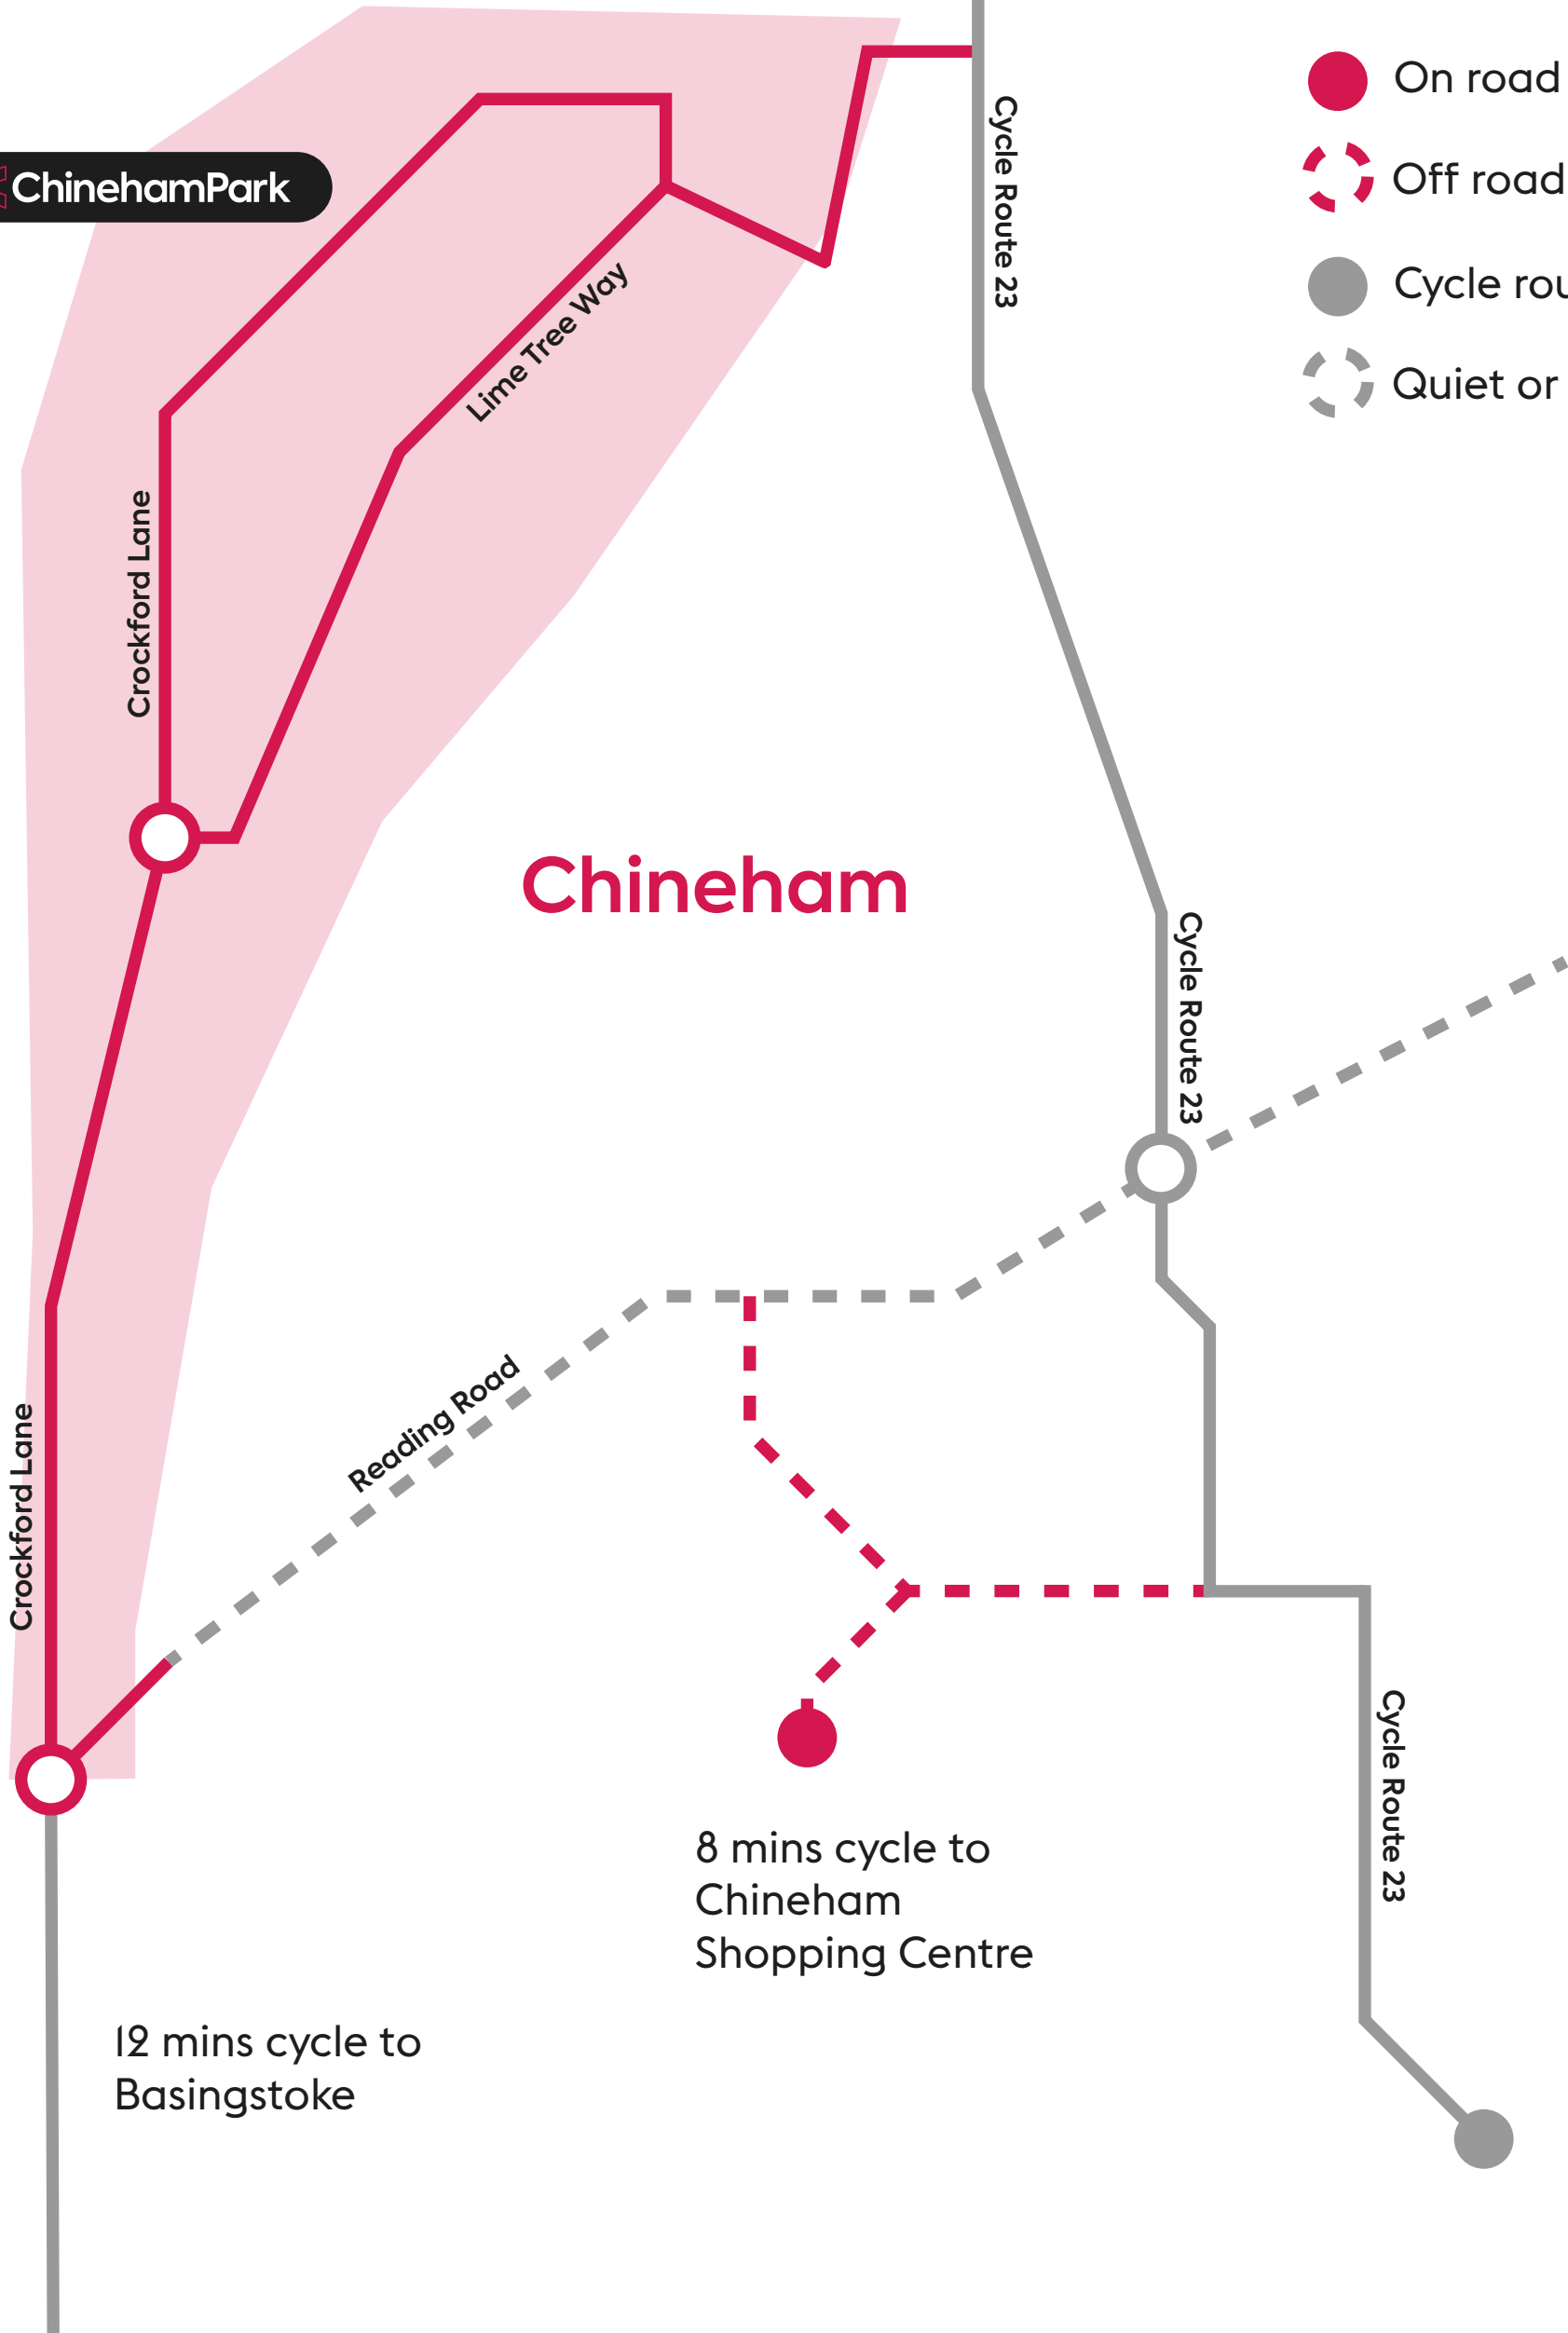

ChinehamPark

Chineham

- On road routes
- Off road routes
- Cycle route 23
- Quiet or calm road

Crockford Lane

Crockford Lane

Lime Tree Way

Reading Road

Cycle Route 23

Cycle Route 23

Cycle Route 23

12 mins cycle to Basingstoke

8 mins cycle to Chineham Shopping Centre